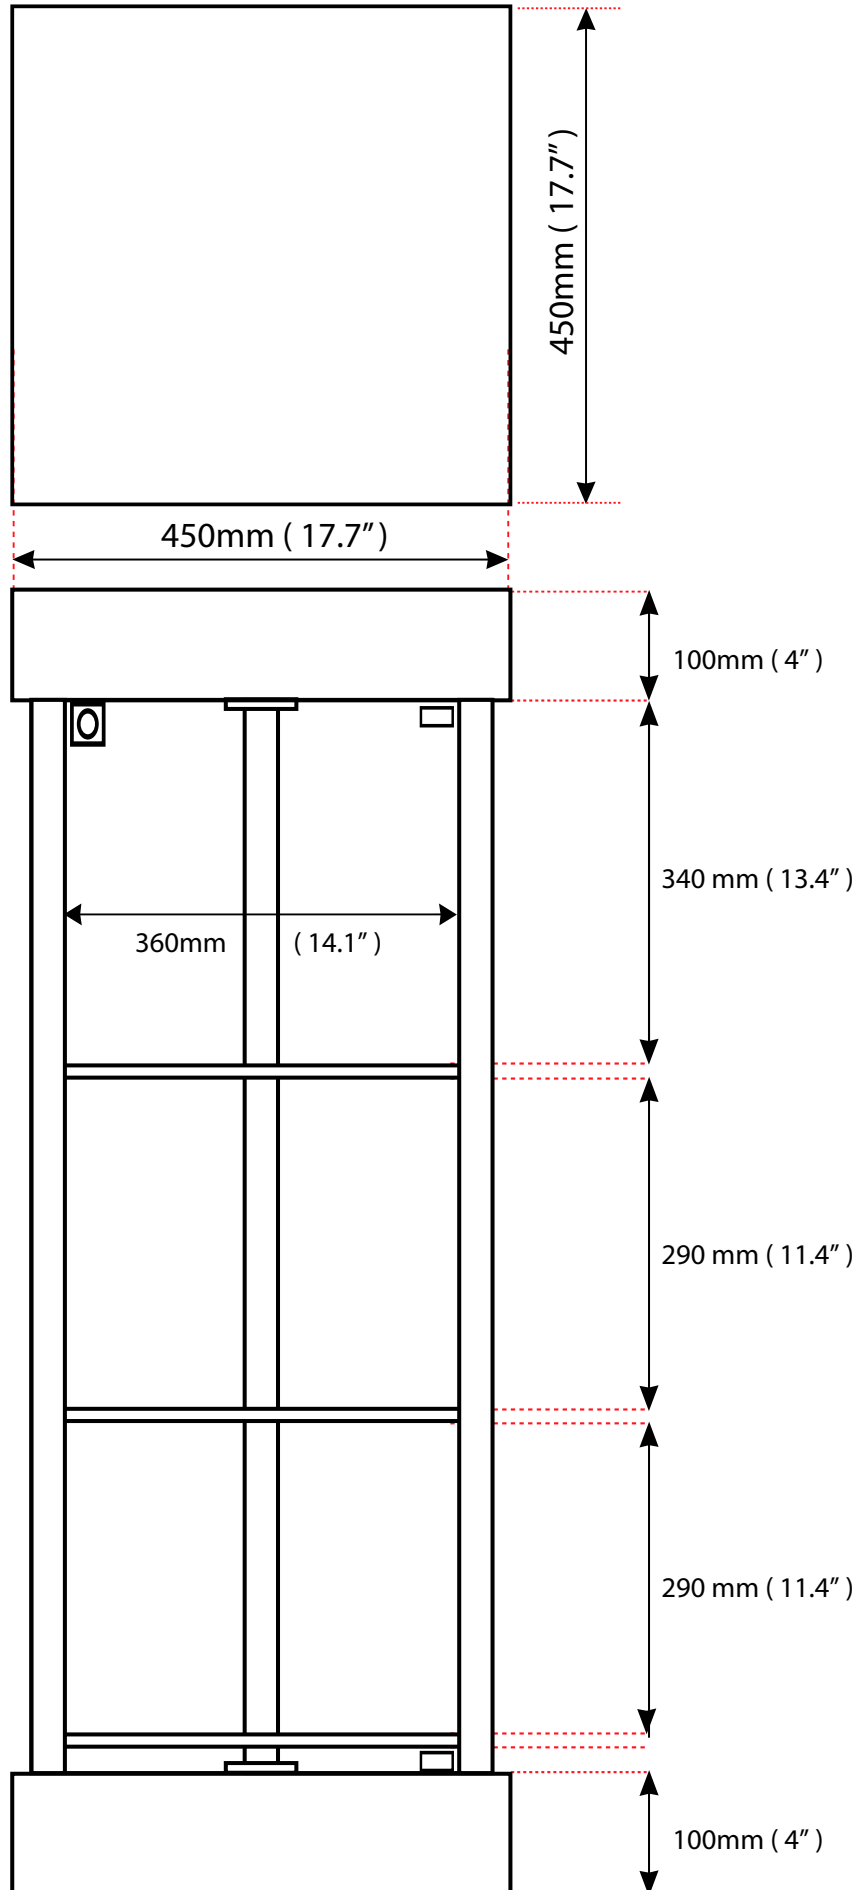

Cabinet Dimensions

Model: SR - 02